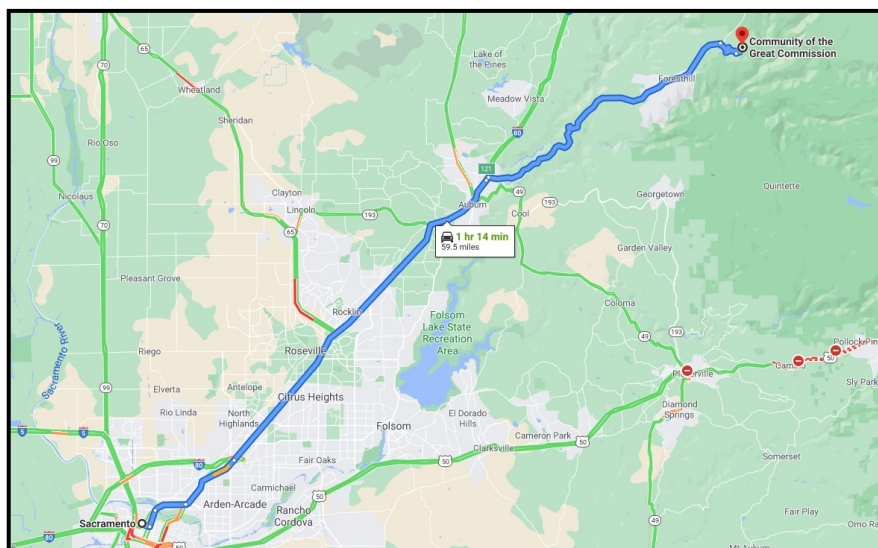

SITE ADDRESS AND DIRECTIONS

(Please do not contact the facility directly except in an emergency.)

El Dorado Forestry Challenge:

Community of the Great Commission
30303 Chicken Hawk Road
Foresthill, CA 95631
(530) 367-2370

Directions to Community of the Great Commission ([click here for video](#)):

Take I-80 to Auburn. Just east of Auburn, take exit 121 for Auburn Ravine Road toward Foresthill. Turn right and continue downhill to cross the Foresthill Bridge over the American River. Continue to Foresthill to the Baker Ranch Bar & Grill (approx. 21 miles). Turn right onto Michigan Bluff Road. After about 2.5 miles, turn left on Chicken Hawk Road. Camp entrance is ½ mile down on the left.

Sacramento to CGC

Auburn to CGC

Forest Hill to CGC