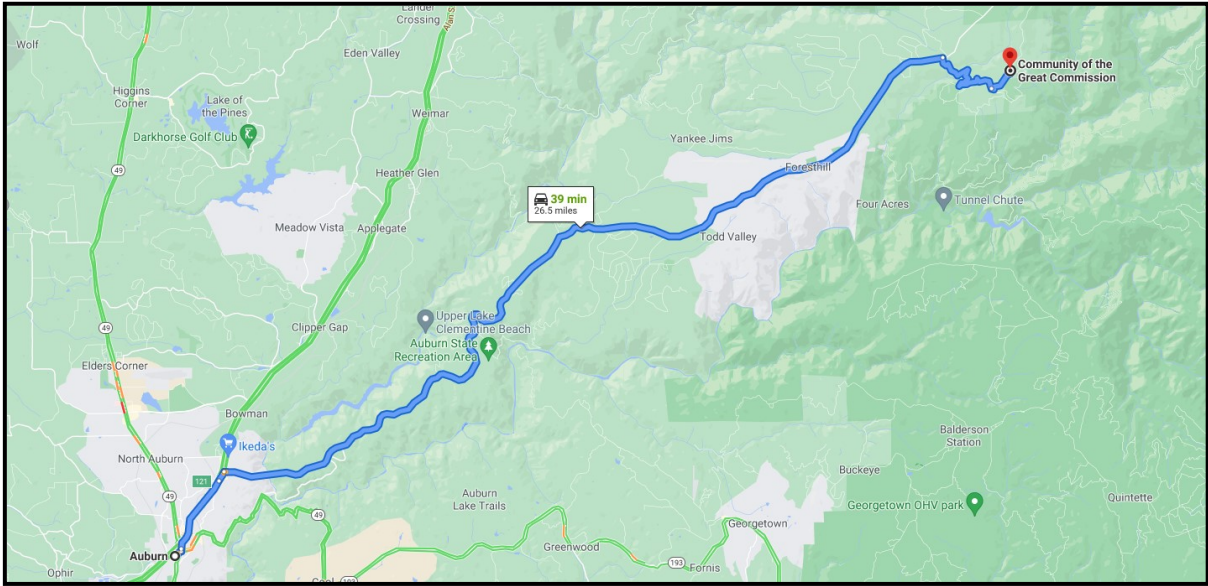

SITE ADDRESS AND DIRECTIONS

(Please do not contact the facility directly except in an emergency.)

El Dorado Forestry Challenge:

Community of the Great Commission
30303 Chicken Hawk Road
Foresthill, CA 95631
(530) 367-2370

Directions to Community of the Great Commission ([click here for video](#)):

Take I-80 to Auburn. Just east of Auburn, take exit 121 for Auburn Ravine Road toward Foresthill. Turn right and continue downhill to cross the Foresthill Bridge over the American River. Continue to Foresthill to the Baker Ranch Bar & Grill (approx. 21 miles). Turn right onto Michigan Bluff Road. After about 2.5 miles, turn left on Chicken Hawk Road. Camp entrance is ½ mile down on the left.

Sacramento to CGC

Auburn to CGC

Forest Hill to CGC