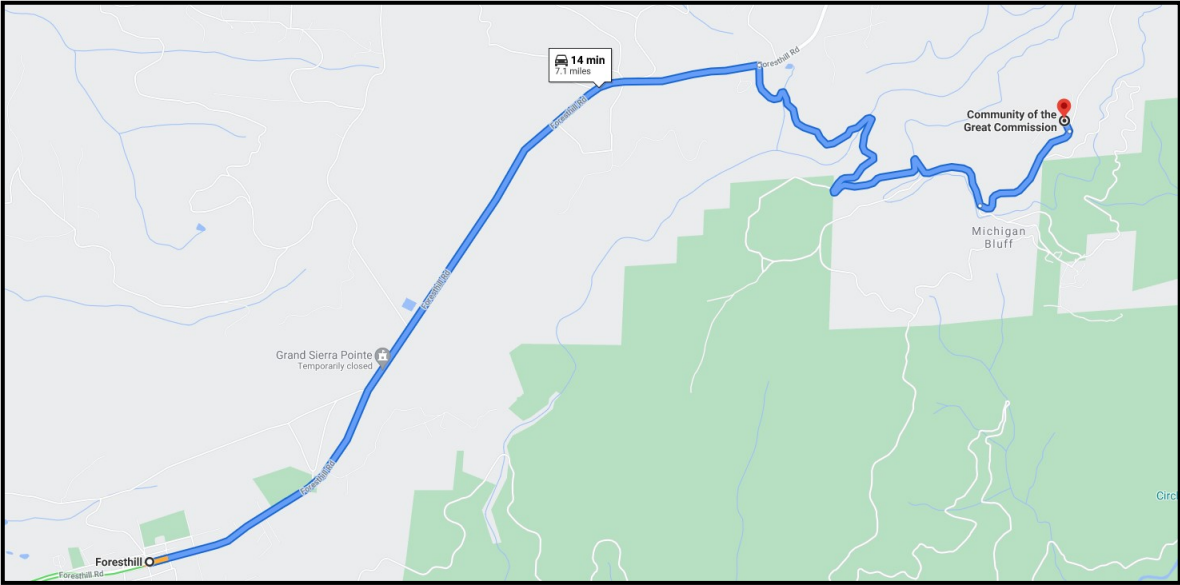

Directions to Community of the Great Commission ([click here for video](#)):

Take I-80 to Auburn. Just east of Auburn, take exit 121 for Auburn Ravine Road toward Foresthill. Turn right and continue downhill to cross the Foresthill Bridge over the American River. Continue to Foresthill to the Baker Ranch Bar & Grill (approx. 21 miles). Turn right onto Michigan Bluff Road. After about 2.5 miles, turn left on Chicken Hawk Road. Camp entrance is ½ mile down on the left.

Sacramento to CGC

Auburn to CGC

Forest Hill to CGC